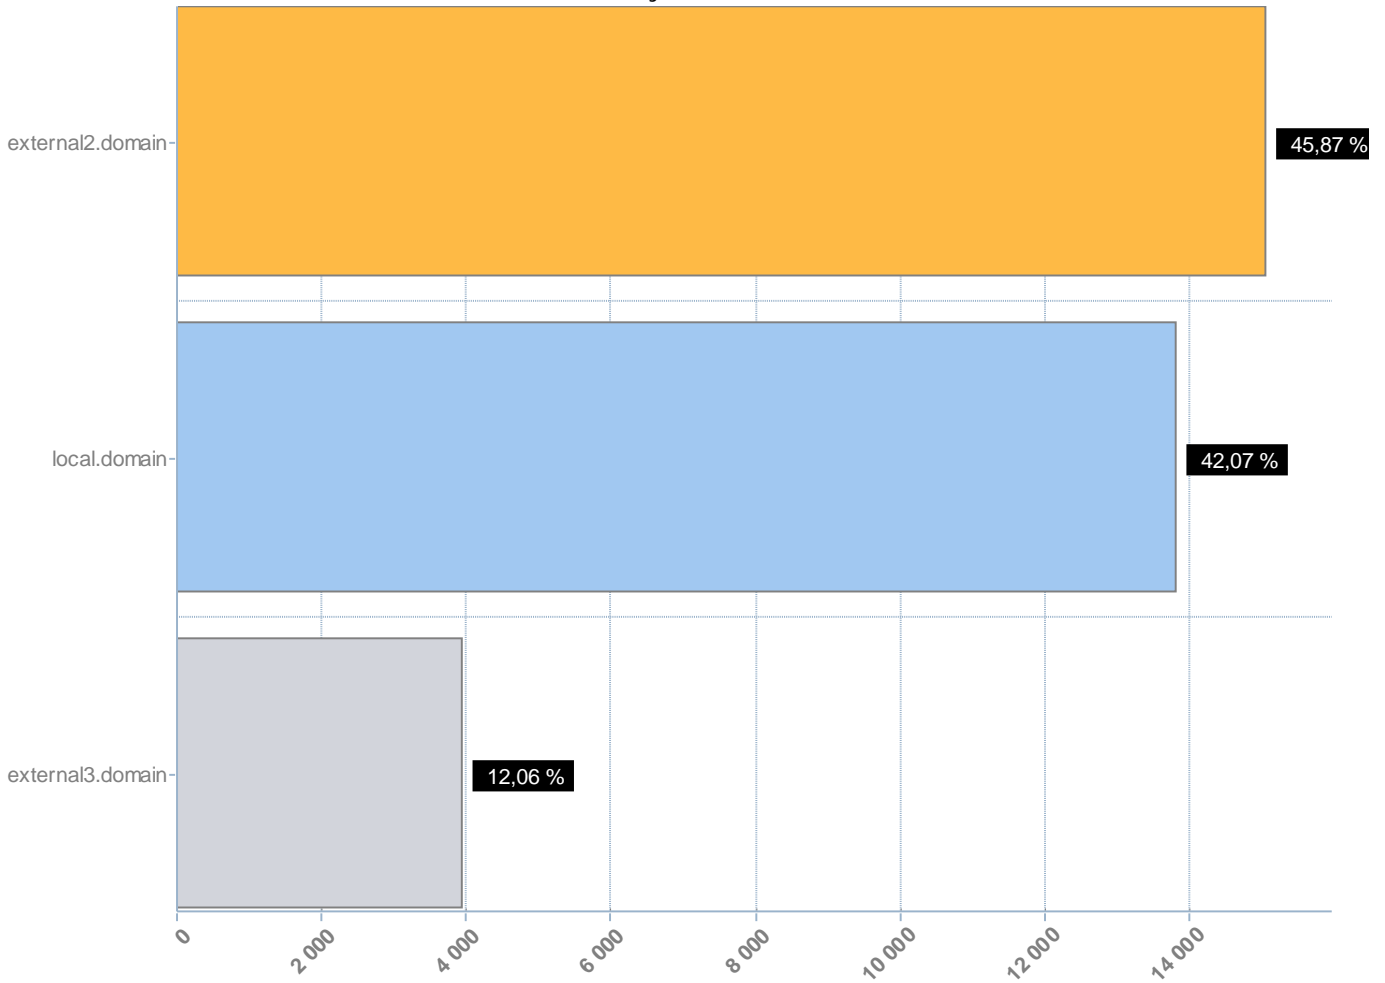

Emails by sender domain

Mail size distribution

Message size	Amount
less than 10kB	10
between 10kB and 100kB	0
between 100kB and 500kB	0
between 500kB and 1MB	0
between 1MB and 10MB	0
more than 10MB	0

Mailboxes activity

Email address (*)	Sent emails	Sent bytes	Received emails	Received bytes
bob@local.domain	1	4 672 Bytes	2	11,8 KB
john@local.domain	4	24,7 KB	5	22,8 KB

Inbound email size statistics

Email address (*)	< 100kB	100kB < x < 1MB	1MB < x < 10MB	> 10MB
bob@local.domain	2	0	0	0
john@local.domain	5	0	0	0