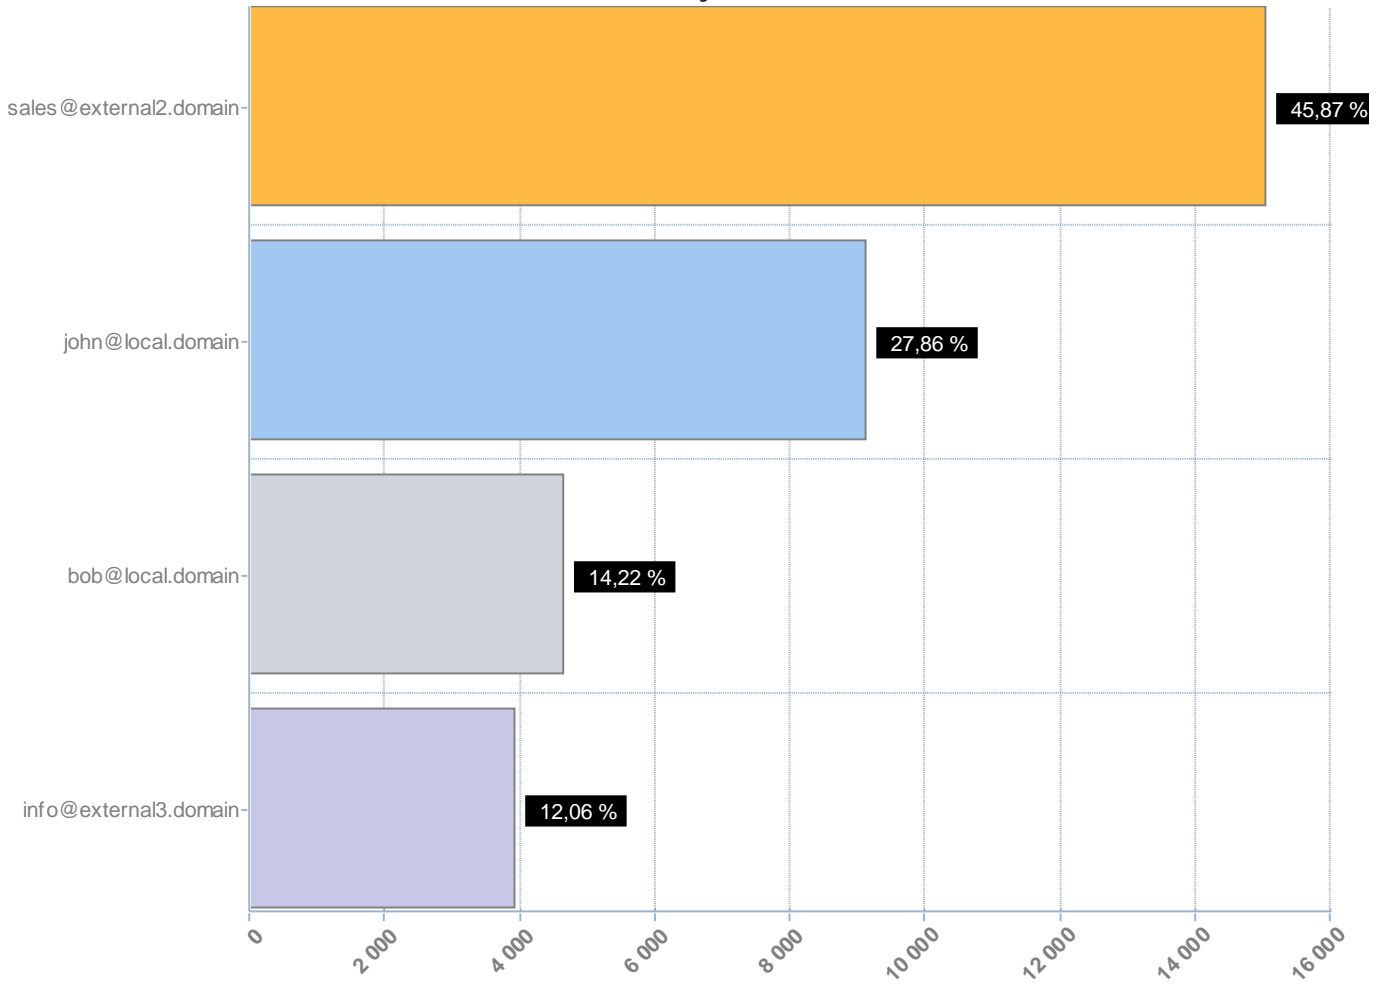

Mail Server Report

For the period of 01.01.2012 - 31.12.2013 23:59:59

Contents

Server "Mail server"

· Emails by recipient	1
· Emails by sender	1
· Emails by recipient domain	2
· Emails by sender domain	3
· Mail size distribution	4
· Mailboxes activity	4
· Inbound email size statistics	4
· Outbound email size statistics.....	5

Server "Mail server"

Emails by recipient

Recipient	Local emails	Local traffic	External emails	External traffic (*)	%(External traffic)
john@local.domain	1	7 714 Bytes	4	15,1 KB	45,87%
dmitry@external1.domain	0	0 Bytes	2	9 082 Bytes	27,63%
info@external2.domain	0	0 Bytes	1	4 746 Bytes	14,44%
bob@local.domain	1	7 787 Bytes	1	3 963 Bytes	12,06%
Total	2	15,5 KB	8	32,9 KB	100,00%

Emails by sender

Emails by recipient domain

Mail domain	Local emails	Local traffic	External emails	External traffic (*)	%(External traffic)
local.domain	2	15,5 KB	5	19 KB	57,93%
external1.domain	0	0 Bytes	2	9 082 Bytes	27,63%
external2.domain	0	0 Bytes	1	4 746 Bytes	14,44%
Total	2	15,5 KB	8	32,9 KB	100,00%