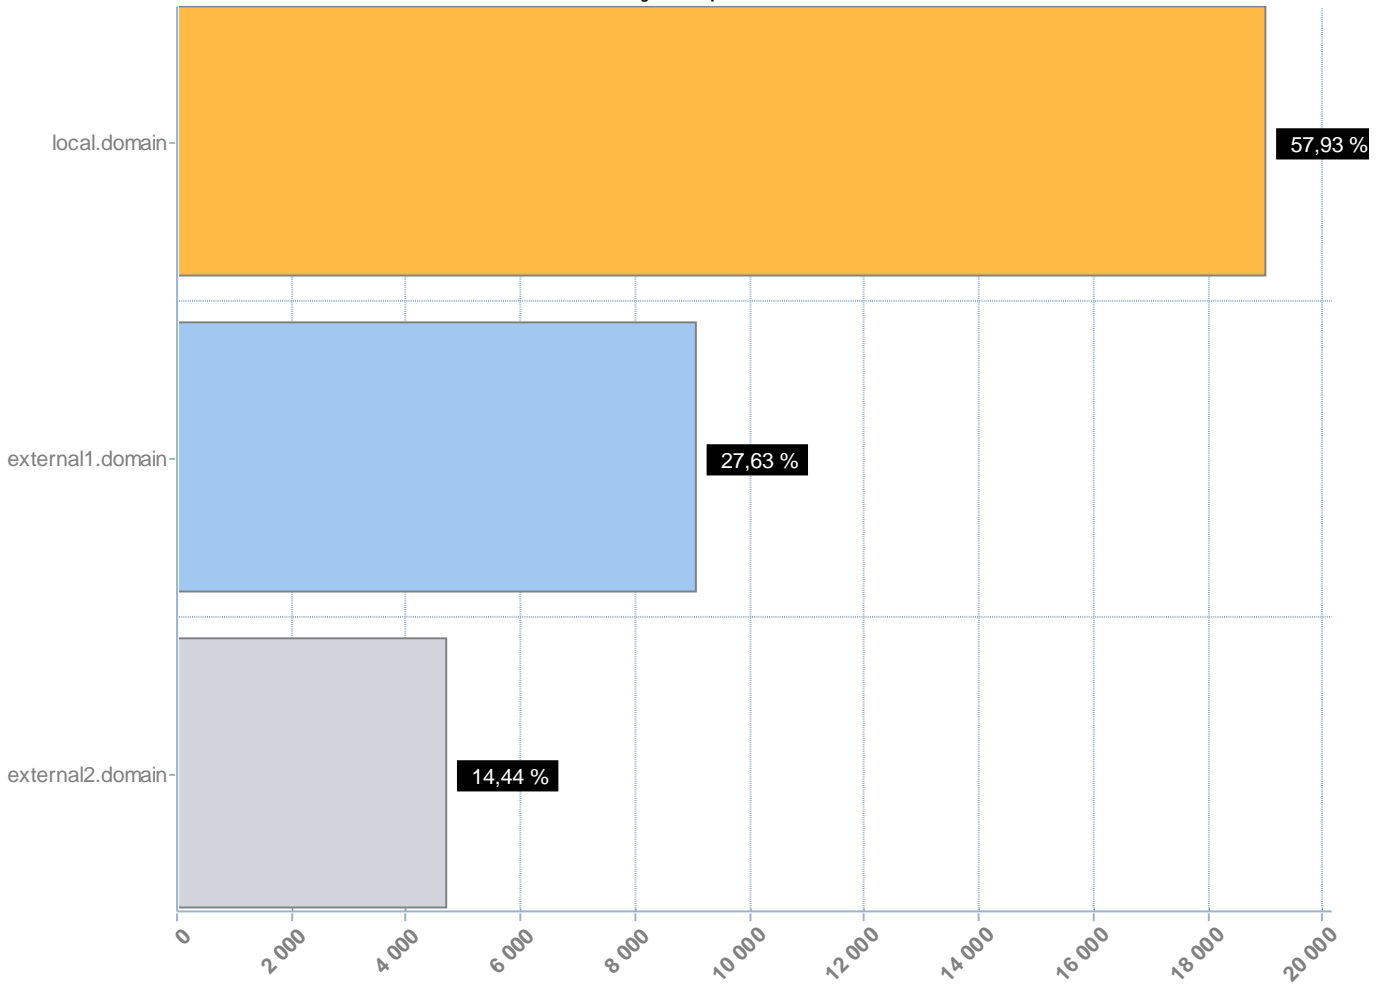

Emails by recipient domain

Emails by sender domain

Mail domain	Local emails	Local traffic	External emails	External traffic (*)	%(External traffic)
external2.domain	0	0 Bytes	4	15,1 KB	45,87%
local.domain	2	15,5 KB	3	13,8 KB	42,07%
external3.domain	0	0 Bytes	1	3 963 Bytes	12,06%
Total	2	15,5 KB	8	32,9 KB	100,00%