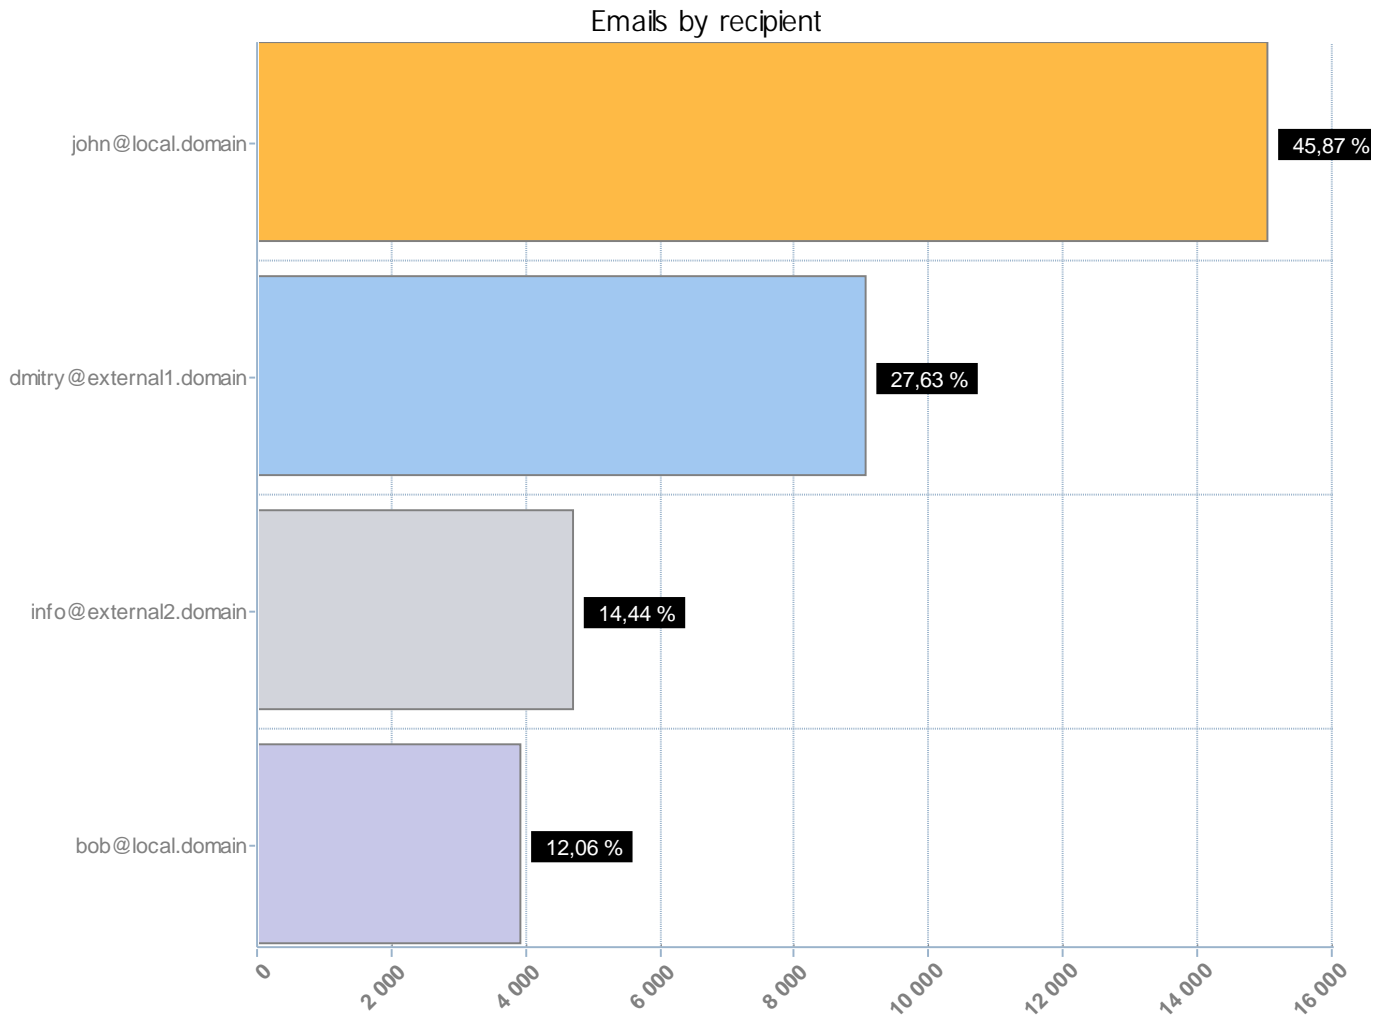

Server "Mail server"

Emails by recipient

Recipient	Local emails	Local traffic	External emails	External traffic (*)	%(External traffic)
john@local.domain	1	7 714 Bytes	4	15,1 KB	45,87%
dmitry@external1.domain	0	0 Bytes	2	9 082 Bytes	27,63%
info@external2.domain	0	0 Bytes	1	4 746 Bytes	14,44%
bob@local.domain	1	7 787 Bytes	1	3 963 Bytes	12,06%
Total	2	15,5 KB	8	32,9 KB	100,00%

Emails by sender

Sender	Local emails	Local traffic	External emails	External traffic (*)	%(External traffic)
sales@external2.domain	0	0 Bytes	4	15,1 KB	45,87%
john@local.domain	2	15,5 KB	2	9 156 Bytes	27,86%
bob@local.domain	0	0 Bytes	1	4 672 Bytes	14,21%
info@external3.domain	0	0 Bytes	1	3 963 Bytes	12,06%
Total	2	15,5 KB	8	32,9 KB	100,00%